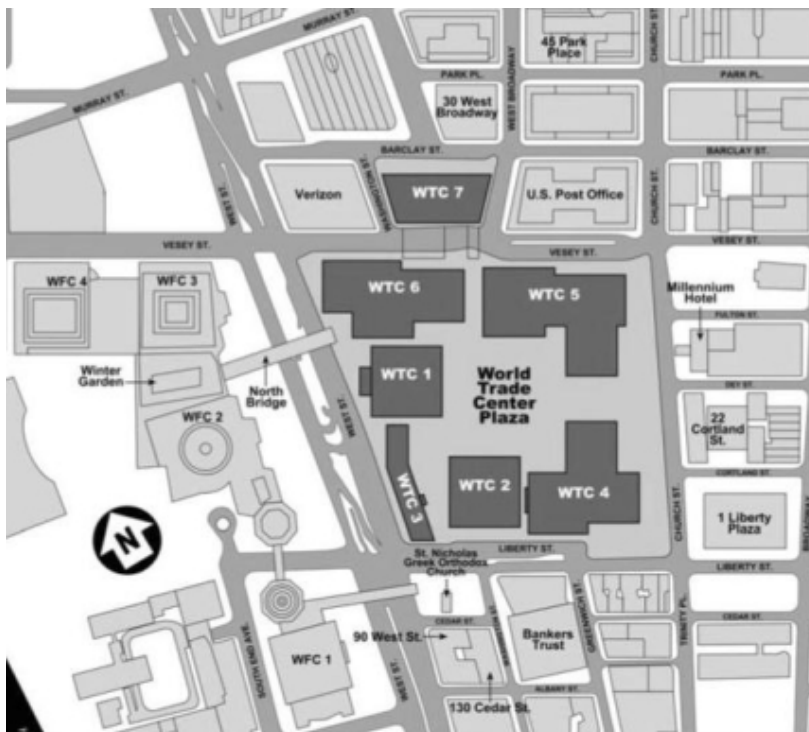

SPECIAL REPORTS
 > Alex Jones
 > Paul Watson
 > Steve Watson

LINKS
 > Infowars.com
 > Propaganda Matrix

CONTACT
 > Advertise
 > Contact Alex
 > Contact Webmaster
 > Link To Us

New WTC Complex Photos Highlight Bizarre Building 7 Collapse

Buildings 5 and 6, closer to towers burned throughout but did not collapse

Paul Joseph Watson/Prison Planet.com | August 23 2006

Previously unseen photos provided to us by an anonymous rescue worker who was at ground zero on 9/11 highlight the implausible implosion of WTC Building 7 in comparison with buildings closer to the towers that sustained significantly more fire and debris damage yet did not collapse.

Above is a map showing the relative position of the buildings in the WTC complex. Though Building 7 was hit by flying aircraft parts, it was not significantly effected by the collapse of the towers due to it being shielded by buildings 5 and 6 which despite being closer to the towers and suffering far more extreme fire